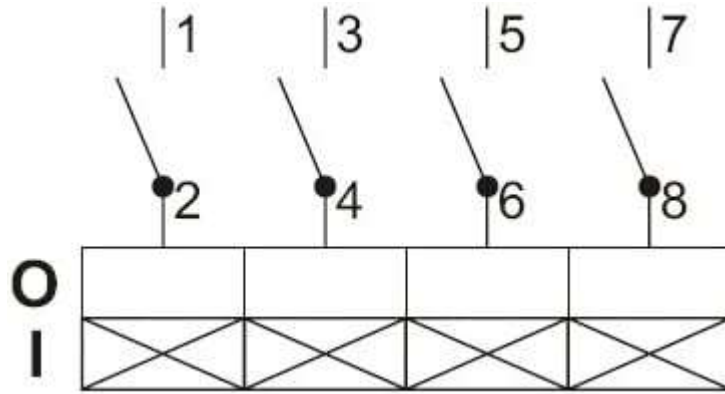

MAIL: info@intratec-hh.de

WEB: www.intratec-shop.de

Electrical specifications

Rated current I_e (AC-21A):	80A
Operating power (AC-23 415V):	30,0kW
Operating power (AC-3 230V):	15,0kW
Operating power (AC-3 400V):	22,0kW
Number of Poles:	4
Connection cross section cable:	max. 16,0-35,0qmm
Protection class at the front:	IP65
Material switch:	Polycarbonate
Temperature Resistance:	-25°C ... +70°C
VDE 0660	
IEC/EN 60947-1	
IEC/EN 60947-3	
IEC/EN 60947-5-1	
IEC/EN 60204-1	
CE, RoHS	

Circuit diagram

Dimensions