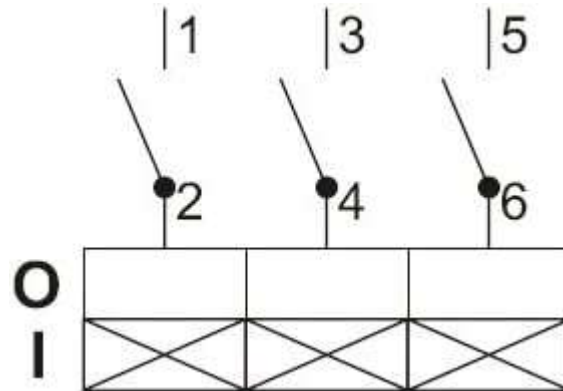

MAIL: info@intratec-hh.de

WEB: www.intratec-shop.de

Electrical specifications

Rated current I_e (AC-21A):	63A
Operating power (AC-23 415V):	22,0kW
Operating power (AC-3 230V):	11,0kW
Operating power (AC-3 400V):	12,5kW
Number of Poles:	3-pole
Protection class:	IP65 (waterproof and dustproof) front side
Temperature Resistance:	-25°C ... +70°C
Material switch:	Polycarbonate
Cable cross-section:	max. 16 - 25 qmm
VDE 0660	
IEC/EN 60947-1	
IEC/EN 60947-3	
IEC/EN 60947-5-1	
IEC/EN 60204-1	
CE, RoHS	

Circuit diagram

Dimensions